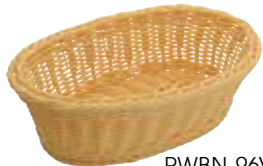

TCHS-12

= Cash & Carry / Retail Packaging

TABLETOP BASKETS

PWBN-118T

PWBK-1914T

PWBN-96V

PWBN-156V

PWBK-88R

PWBK-94B

PWBN-SERIES

PWBN-16B

PWBK-SERIES

SOLID CORD POLY WOVEN BASKETS

- ◆ Flexible with reinforced weaving on rim and base for added durability
- ◆ Easily stackable
- ◆ Dishwasher safe

ITEM	DESCRIPTION	SIZE	COLOR	UOM	CASE
PWBK-118T	Rectangular, 12 pcs/pk	11-1/2" x 8-1/2" x 3-1/2"	Black	Pack	2
PWBN-118T	Rectangular, 12 pcs/pk	11-1/2" x 8-1/2" x 3-1/2"	Natural	Pack	2
PWBK-1914T	Rectangular with Handles, 3 pcs/pk	19" x 14" x 4"	Black	Pack	4
PWBN-1914T	Rectangular with Handles, 3 pcs/pk	19" x 14" x 4"	Natural	Pack	4
PWBK-96V	Oval, 6 pcs/pk	9-1/4" x 6-1/4" x 3-1/4"	Black	Pack	12
PWBN-96V	Oval, 6 pcs/pk	9-1/4" x 6-1/4" x 3-1/4"	Natural	Pack	12
PWBK-156V	Oval, 6 pcs/pk	15" x 6-1/2" x 3-1/4"	Black	Pack	6
PWBN-156V	Oval, 6 pcs/pk	15" x 6-1/2" x 3-1/4"	Natural	Pack	6
PWBK-88R	Round, 12 pcs/pk	8-1/4" x 3-1/4"	Black	Pack	3
PWBN-88R	Round, 12 pcs/pk	8-1/4" x 3-1/4"	Natural	Pack	3
PWBK-94B	Oval, 6 pcs/pk	9" x 4-1/2" x 3"	Black	Pack	12
PWBN-94B	Oval, 6 pcs/pk	9" x 4-1/2" x 3"	Natural	Pack	12

TAN POLY WOVEN BASKETS

ITEM	DESCRIPTION	SIZE	UOM	CASE
PWBN-9B	Long Oval	9" x 4-1/4" x 2"	Doz	12
PWBN-9R	Round	9" x 2-3/4"	Doz	12
PWBN-9V	Oval	9-1/2" x 6-1/2" x 2-3/4"	Doz	12

NATURAL WOVEN BASKETS

ITEM	DESCRIPTION	SIZE	UOM	CASE
PWBN-12B	Rectangle with Handles	12" x 8" x 3"	Each	12/96
PWBN-16B	Rectangle with Handles	16" x 11" x 3"	Each	12/48