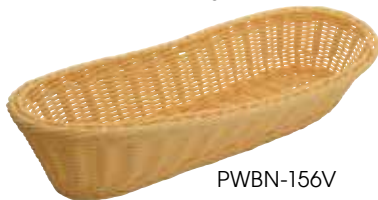

ITEM	DESCRIPTION	UOM	CASE
TCHS-12	1-2 Compartments Taco Holder	Each	12/144
TCHS-23	2-3 Compartments Taco Holder	Each	12/72
TCHS-34	3-4 Compartments Taco Holder	Each	12/48
TCHS-45	4-5 Compartments Taco Holder	Each	12/48

TCHS-12

= Cash & Carry / Retail Packaging

TABLETOP BASKETS

PWBN-118T

PWBK-1914T

PWBN-96V

PWBN-156V

PWBK-88R

PWBK-94B

PWBN-SERIES

PWBN-16B

PWBK-SERIES

SOLID CORD POLY WOVEN BASKETS

- ◆ Flexible with reinforced weaving on rim and base for added durability
- ◆ Easily stackable
- ◆ Dishwasher safe

ITEM	DESCRIPTION	SIZE	COLOR	UOM	CASE
PWBK-118T	Rectangular, 12 pcs/pk	11-1/2" x 8-1/2" x 3-1/2"	Black	Pack	2
PWBN-118T	Rectangular, 12 pcs/pk	11-1/2" x 8-1/2" x 3-1/2"	Natural	Pack	2
PWBK-1914T	Rectangular with Handles, 3 pcs/pk	19" x 14" x 4"	Black	Pack	4
PWBN-1914T	Rectangular with Handles, 3 pcs/pk	19" x 14" x 4"	Natural	Pack	4
PWBK-96V	Oval, 6 pcs/pk	9-1/4" x 6-1/4" x 3-1/4"	Black	Pack	12
PWBN-96V	Oval, 6 pcs/pk	9-1/4" x 6-1/4" x 3-1/4"	Natural	Pack	12
PWBK-156V	Oval, 6 pcs/pk	15" x 6-1/2" x 3-1/4"	Black	Pack	6
PWBN-156V	Oval, 6 pcs/pk	15" x 6-1/2" x 3-1/4"	Natural	Pack	6
PWBK-88R	Round, 12 pcs/pk	8-1/4" x 3-1/4"	Black	Pack	3
PWBN-88R	Round, 12 pcs/pk	8-1/4" x 3-1/4"	Natural	Pack	3
PWBK-94B	Oval, 6 pcs/pk	9" x 4-1/2" x 3"	Black	Pack	12
PWBN-94B	Oval, 6 pcs/pk	9" x 4-1/2" x 3"	Natural	Pack	12

TAN POLY WOVEN BASKETS

ITEM	DESCRIPTION	SIZE	UOM	CASE
PWBN-9B	Long Oval	9" x 4-1/4" x 2"	Doz	12
PWBN-9R	Round	9" x 2-3/4"	Doz	12
PWBN-9V	Oval	9-1/2" x 6-1/2" x 2-3/4"	Doz	12

NATURAL WOVEN BASKETS

ITEM	DESCRIPTION	SIZE	UOM	CASE
PWBN-12B	Rectangle with Handles	12" x 8" x 3"	Each	12/96
PWBN-16B	Rectangle with Handles	16" x 11" x 3"	Each	12/48