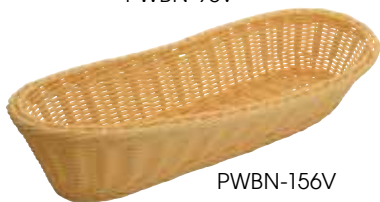

ITEM	DESCRIPTION	UOM	CASE
TCHS-12	1-2 Compartments Taco Holder	Each	12/144
TCHS-23	2-3 Compartments Taco Holder	Each	12/72
TCHS-34	3-4 Compartments Taco Holder	Each	12/48
TCHS-45	4-5 Compartments Taco Holder	Each	12/48

TCHS-12

= Cash & Carry / Retail Packaging

TABLETOP BASKETS

PWBN-118T

PWBK-1914T

PWBN-96V

PWBN-156V

PWBK-88R

PWBK-94B

PWBN-SERIES

PWBN-16B

PWBK-SERIES

SOLID CORD POLY WOVEN BASKETS

- ◆ Flexible with reinforced weaving on rim and base for added durability
- ◆ Easily stackable
- ◆ Dishwasher safe

ITEM	DESCRIPTION	SIZE	COLOR	UOM	CASE
PWBK-118T	Rectangular, 12 pcs/pk	11-1/2" x 8-1/2" x 3-1/2"	Black	Pack	2
PWBN-118T	Rectangular, 12 pcs/pk	11-1/2" x 8-1/2" x 3-1/2"	Natural	Pack	2
PWBK-1914T	Rectangular with Handles, 3 pcs/pk	19" x 14" x 4"	Black	Pack	4
PWBN-1914T	Rectangular with Handles, 3 pcs/pk	19" x 14" x 4"	Natural	Pack	4
PWBK-96V	Oval, 6 pcs/pk	9-1/4" x 6-1/4" x 3-1/4"	Black	Pack	12
PWBN-96V	Oval, 6 pcs/pk	9-1/4" x 6-1/4" x 3-1/4"	Natural	Pack	12
PWBK-156V	Oval, 6 pcs/pk	15" x 6-1/2" x 3-1/4"	Black	Pack	6
PWBN-156V	Oval, 6 pcs/pk	15" x 6-1/2" x 3-1/4"	Natural	Pack	6
PWBK-88R	Round, 12 pcs/pk	8-1/4" x 3-1/4"	Black	Pack	3
PWBN-88R	Round, 12 pcs/pk	8-1/4" x 3-1/4"	Natural	Pack	3
PWBK-94B	Oval, 6 pcs/pk	9" x 4-1/2" x 3"	Black	Pack	12
PWBN-94B	Oval, 6 pcs/pk	9" x 4-1/2" x 3"	Natural	Pack	12

TAN POLY WOVEN BASKETS

ITEM	DESCRIPTION	SIZE	UOM	CASE
PWBN-9B	Long Oval	9" x 4-1/4" x 2"	Doz	12
PWBN-9R	Round	9" x 2-3/4"	Doz	12
PWBN-9V	Oval	9-1/2" x 6-1/2" x 2-3/4"	Doz	12

NATURAL WOVEN BASKETS

ITEM	DESCRIPTION	SIZE	UOM	CASE
PWBN-12B	Rectangle with Handles	12" x 8" x 3"	Each	12/96
PWBN-16B	Rectangle with Handles	16" x 11" x 3"	Each	12/48